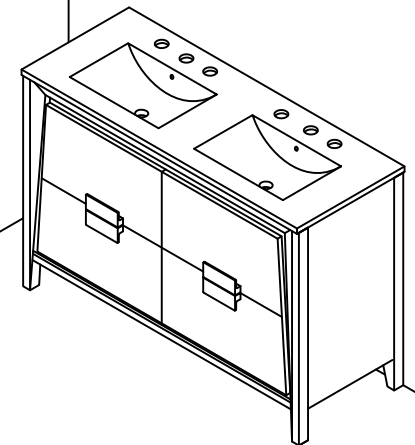

Item No. : 500410-48D

Assembly Instruction

Hardware

No.	Draw	Qty
A		2 PCS
B		2 PCS
C		2 PCS

Step1

Step2

Step3

Step4

Finished

Description:
Main Cabinet
Size:
1200x460x830mm

Tools:

Item No. :500410-48D

Assembly Instruction

Hardware

No.	Draw	Qty
A		4 PCS
B		4 PCS

Step1

Step2

Step3

Finished

Description:

Mirror

Size:

1200x70x650mm

Tools: