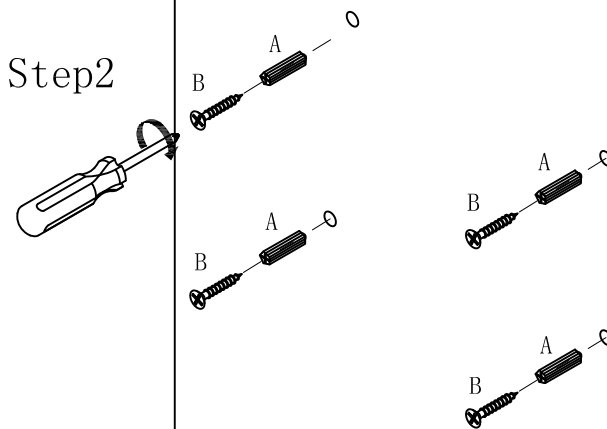

Item No. : 500410-48D

Assembly Instruction

Hardware

No.	Draw	Qty
A		2 PCS
B		2 PCS
C		2 PCS

Step1

Step2

Step3

Step4

Finished

Description:
Main Cabinet
Size:
1200x460x830mm

Tools:

Item No. :500410-48D

Assembly Instruction

Hardware

No.	Draw	Qty
A		4 PCS
B		4 PCS

Step1

Step2

Step3

Finished

Description:

Mirror

Size:

1200x70x650mm

Tools: