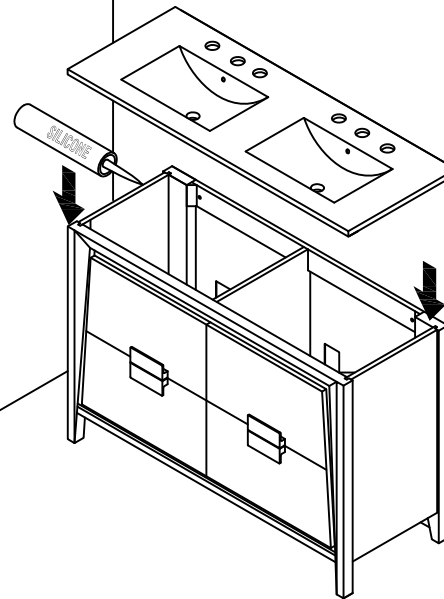

Item No. : 500410-48D

Assembly Instruction

Hardware

No.	Draw	Qty
A		2 PCS
B		2 PCS
C		2 PCS

Step1

Step2

Step3

Step4

Finished

Description:
Main Cabinet
Size:
1200x460x830mm

Tools:

Item No. :500410-48D

Assembly Instruction

Hardware

No.	Draw	Qty
A		4 PCS
B		4 PCS

Step1

Step2

Step3

Finished

Description:

Mirror

Size:

1200x70x650mm

Tools: