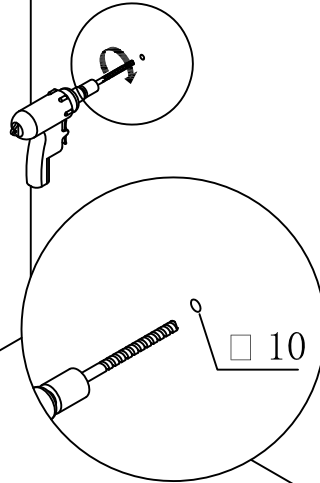

Item No. : 500410-48D

Assembly Instruction

Hardware

No.	Draw	Qty
A		2 PCS
B		2 PCS
C		2 PCS

Step1

Step2

Step3

Step4

Finished

Description:
Main Cabinet
Size:
1200x460x830mm

Tools:

Item No. :500410-48D

Assembly Instruction

Hardware

No.	Draw	Qty
A		4 PCS
B		4 PCS

Step1

Step2

Step3

Finished

Description:

Mirror

Size:

1200x70x650mm

Tools: