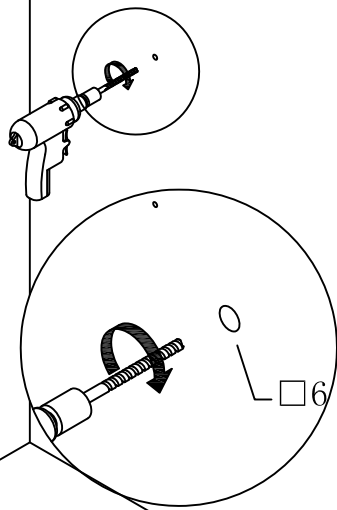

Item No. : 500410-48D

Assembly Instruction

Hardware

No.	Draw	Qty
A		2 PCS
B		2 PCS
C		2 PCS

Step1

Step2

Step3

Step4

Finished

Description:
Main Cabinet
Size:
1200x460x830mm

Tools:

Item No. :500410-48D

Assembly Instruction

Hardware

No.	Draw	Qty
A		4 PCS
B		4 PCS

Step1

Step2

Step3

Finished

Description:

Mirror

Size:

1200x70x650mm

Tools: