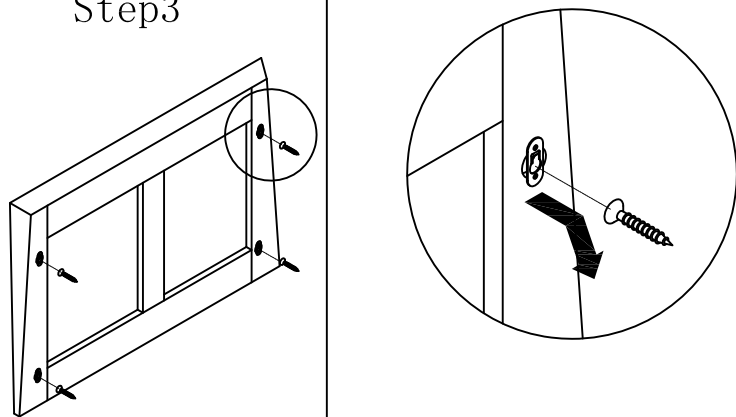

Finished

Description:
Main Cabinet
Size:
1200x460x830mm

Tools:

Item No. :500410-48D

Assembly Instruction

Hardware

No.	Draw	Qty
A		4 PCS
B		4 PCS

Step1

Step2

Step3

Finished

Description:

Mirror

Size:

1200x70x650mm

Tools: